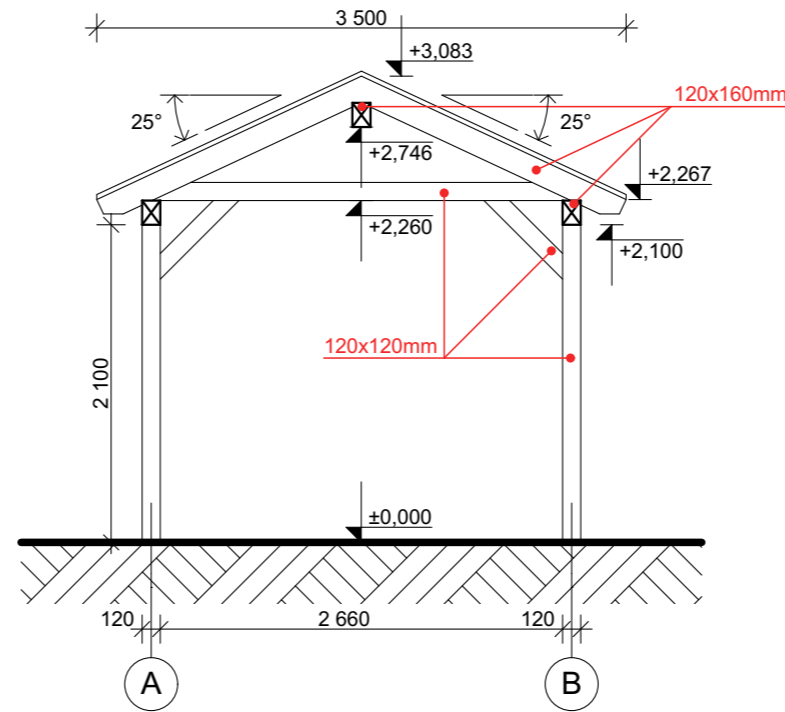

Plan

Roof Plan

Section A-A

Elevation A-B

Elevation 1-3

 MINEERA ROOFTRUSSES Mineera OÜ Lao, Kalesi küla Raasiku vald, Harjumaa 75207 Estonia Tel: +372 622 9012 E-mail: info@mineera.ee			Drawing name			
			Plan, Roof, Section A-A, Elevation A-B, Elevation 1-3			
Controller Andreas Reineberg			Project name		Material Order nr.	
			One car carport CP-3550			
Constructor Mineera OÜ			Client			