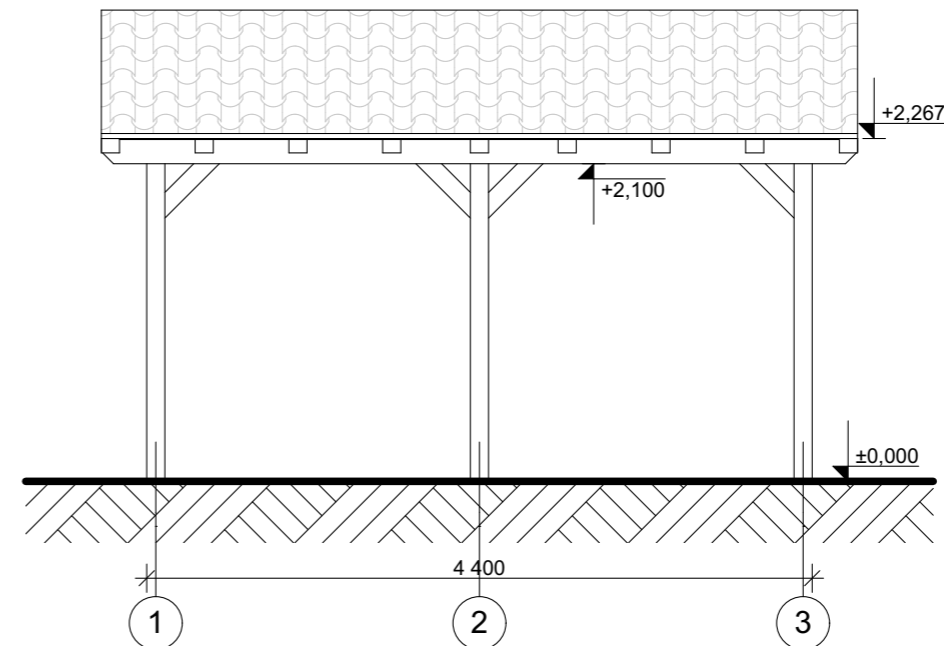

Plan

Roof Plan

Section A-A

Elevation A-B

Elevation 1-3

 MINEERA ROOFTRUSSES Mineera OÜ Lao, Kalesi küla Raasiku vald, Harjumaa 75207 Estonia Tel: +372 622 9012 E-mail: info@mineera.ee			Drawing name			
			Plan, Roof, Section A-A, Elevation A-B, Elevation 1-3			
Controller Andreas Reineberg			Project name		Material Order nr.	
			One car carport CP-3550			
Constructor Mineera OÜ			Client			