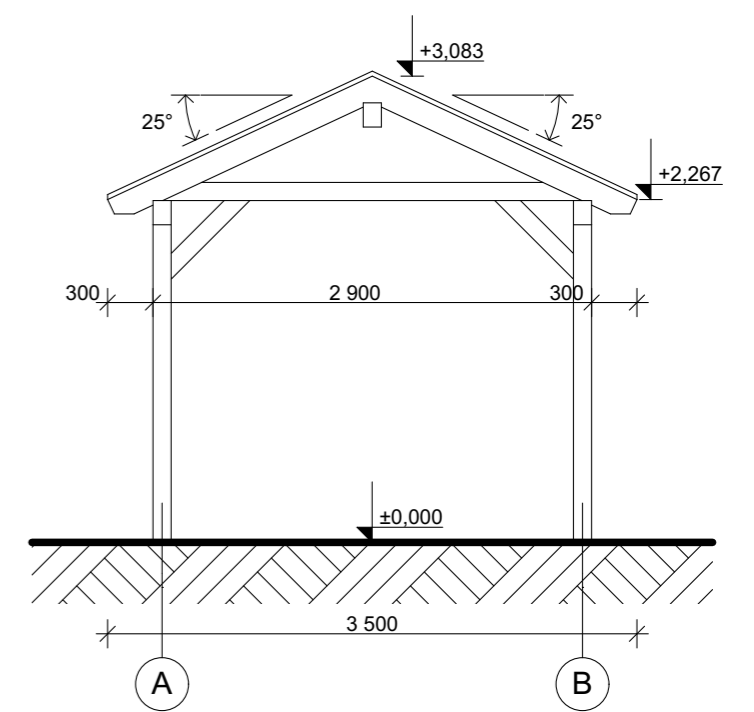

Plan

Roof Plan

Section A-A

Elevation A-B

Elevation 1-3

 MINEERA ROOFTRUSSES Mineera OÜ Lao, Kalesi küla Raasiku vald, Harjumaa 75207 Estonia Tel: +372 622 9012 E-mail: info@mineera.ee			Drawing name			
			Plan, Roof, Section A-A, Elevation A-B, Elevation 1-3			
Controller Andreas Reineberg			Project name		Material Order nr.	
			One car carport CP-3550			
Constructor Mineera OÜ			Client			