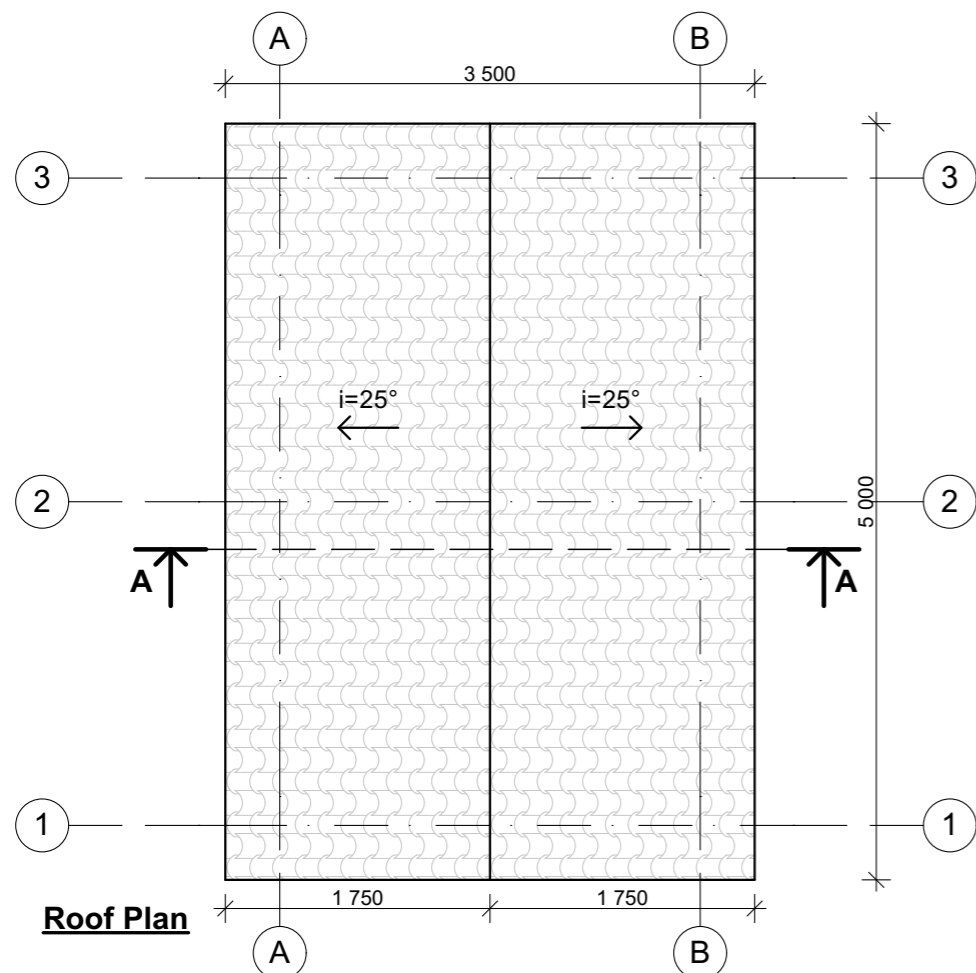

Plan

Roof Plan

Section A-A

Elevation A-B

Elevation 1-3

 MINEERA ROOFTRUSSES Mineera OÜ Lao, Kalesi küla Raasiku vald, Harjumaa 75207 Estonia Tel: +372 622 9012 E-mail: info@mineera.ee			Drawing name			
			Plan, Roof, Section A-A, Elevation A-B, Elevation 1-3			
Controller Andreas Reineberg			Project name		Material Order nr.	
			One car carport CP-3550			
Constructor Mineera OÜ			Client			